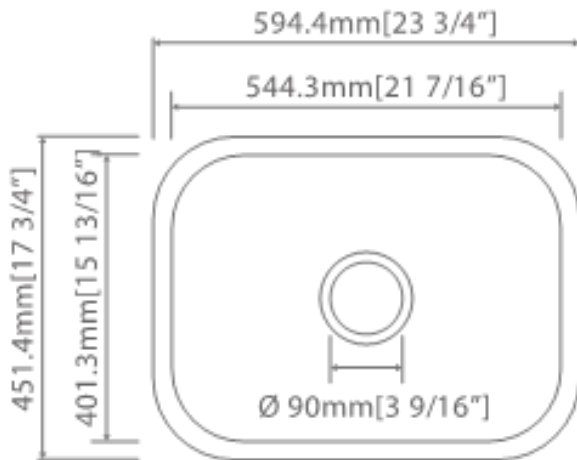

Single Bowl Undermount Sink

Model: SS-2318

Desc: Undermount Single Bowl Sink

Size: 23 3/4" x 17 3/4"

Bowl Size: 21 7/16" x 15 13/16"

Bowl Depth: 9"

Material: SS304 stainless steel

Material Thickness: 18ga

Finish: Brushed surface treatment

Strainer: 3 1/2" Included

Under coated & sound pads

Limited Lifetime Warranty

Disclaimer: Nerval makes every effort to provide accurate specification data. However, specification may change without notice. Please visit nerval website to see NERVAL'S TERMS AND CONDITIONS.